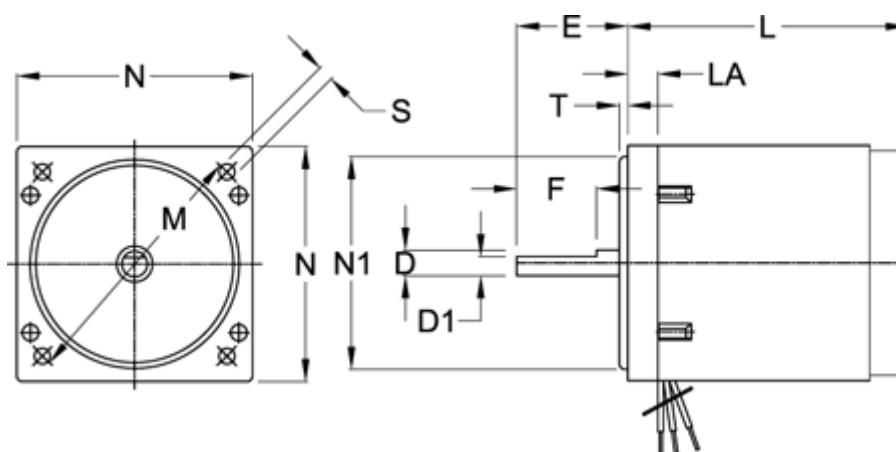

# Data Sheet

Article number: 721080025146

Description: Induction Motor 8IN25S4C 25W  
1250rpm 1x220-240V 50HZ straight shaft

## Measures

D1	= 7	N1 Diameter	= 73
D Diameter	= 8	S	= 4xø5,5
E	= 32	T	= 2
F	= 20	Weight (kg)	= 1.6
L	= 85		
LA	= 6.5		
M Diameter	= 94		
N	= 80		